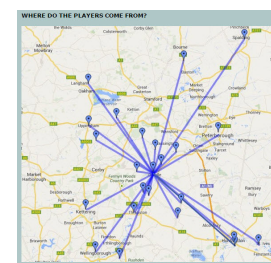

www.rustyplayersoundle.org.uk